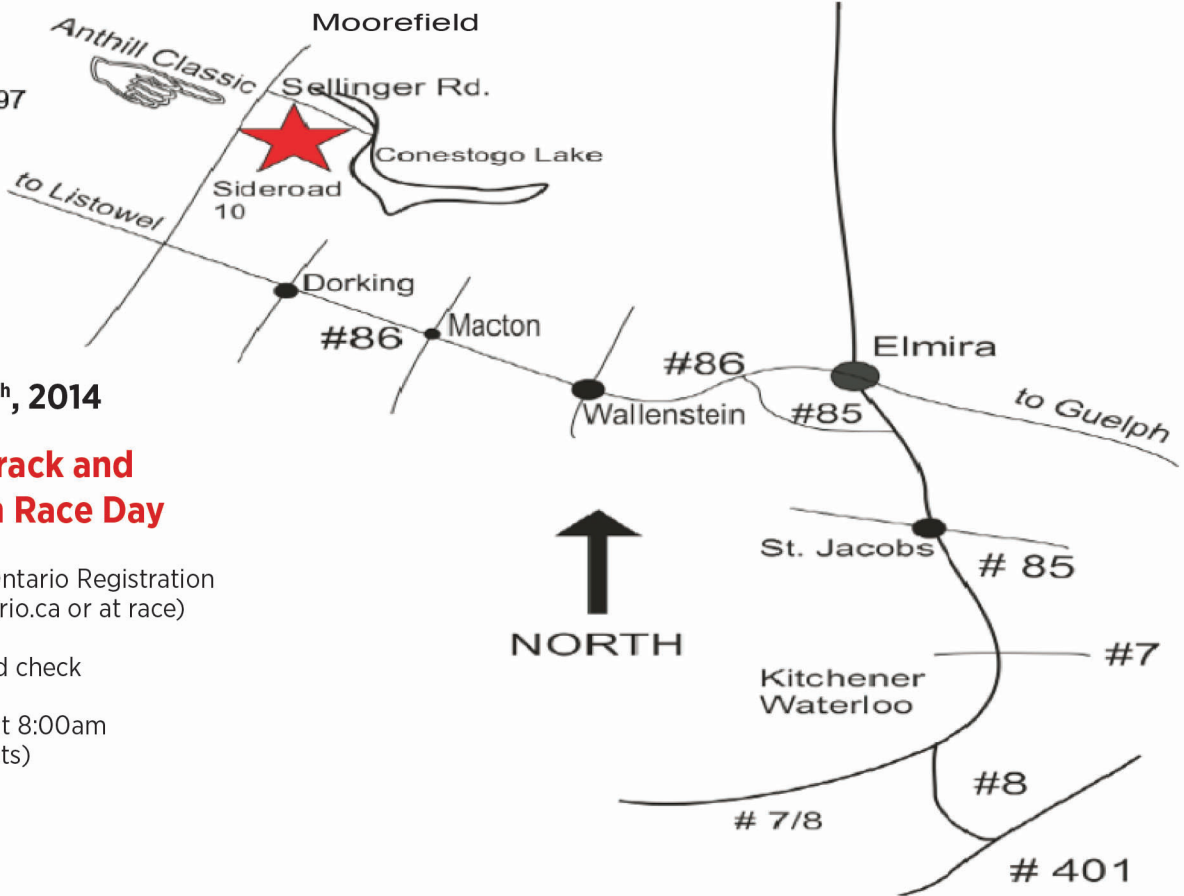

*PeeWee riders require adult supervision

PRO PURSES AVAILABLE

\$100

Hole Shot Awards for Pro, Expert, Vet A, Int, Nov A Classes

43.716081, -80.780797

Sunday August 10th, 2014

This is a Closed Track and Only Available on Race Day